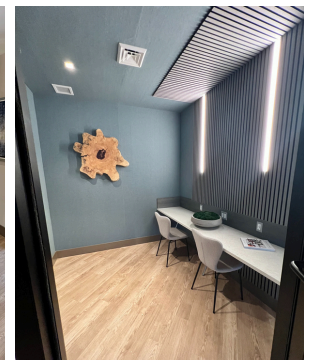

58 Vanderbilt Motor Pkwy

Commack, NY 11725

Heatherwood - Clubhouse

Scope of Project

The Heatherwood Clubhouse and site made for an incredible creative palate for our team with a meticulous site revision and elegant interiors. Retractable glass walls added the level of sophistication we were after. Outside the pool and courtyard made for a wonderful melding of nature and design.